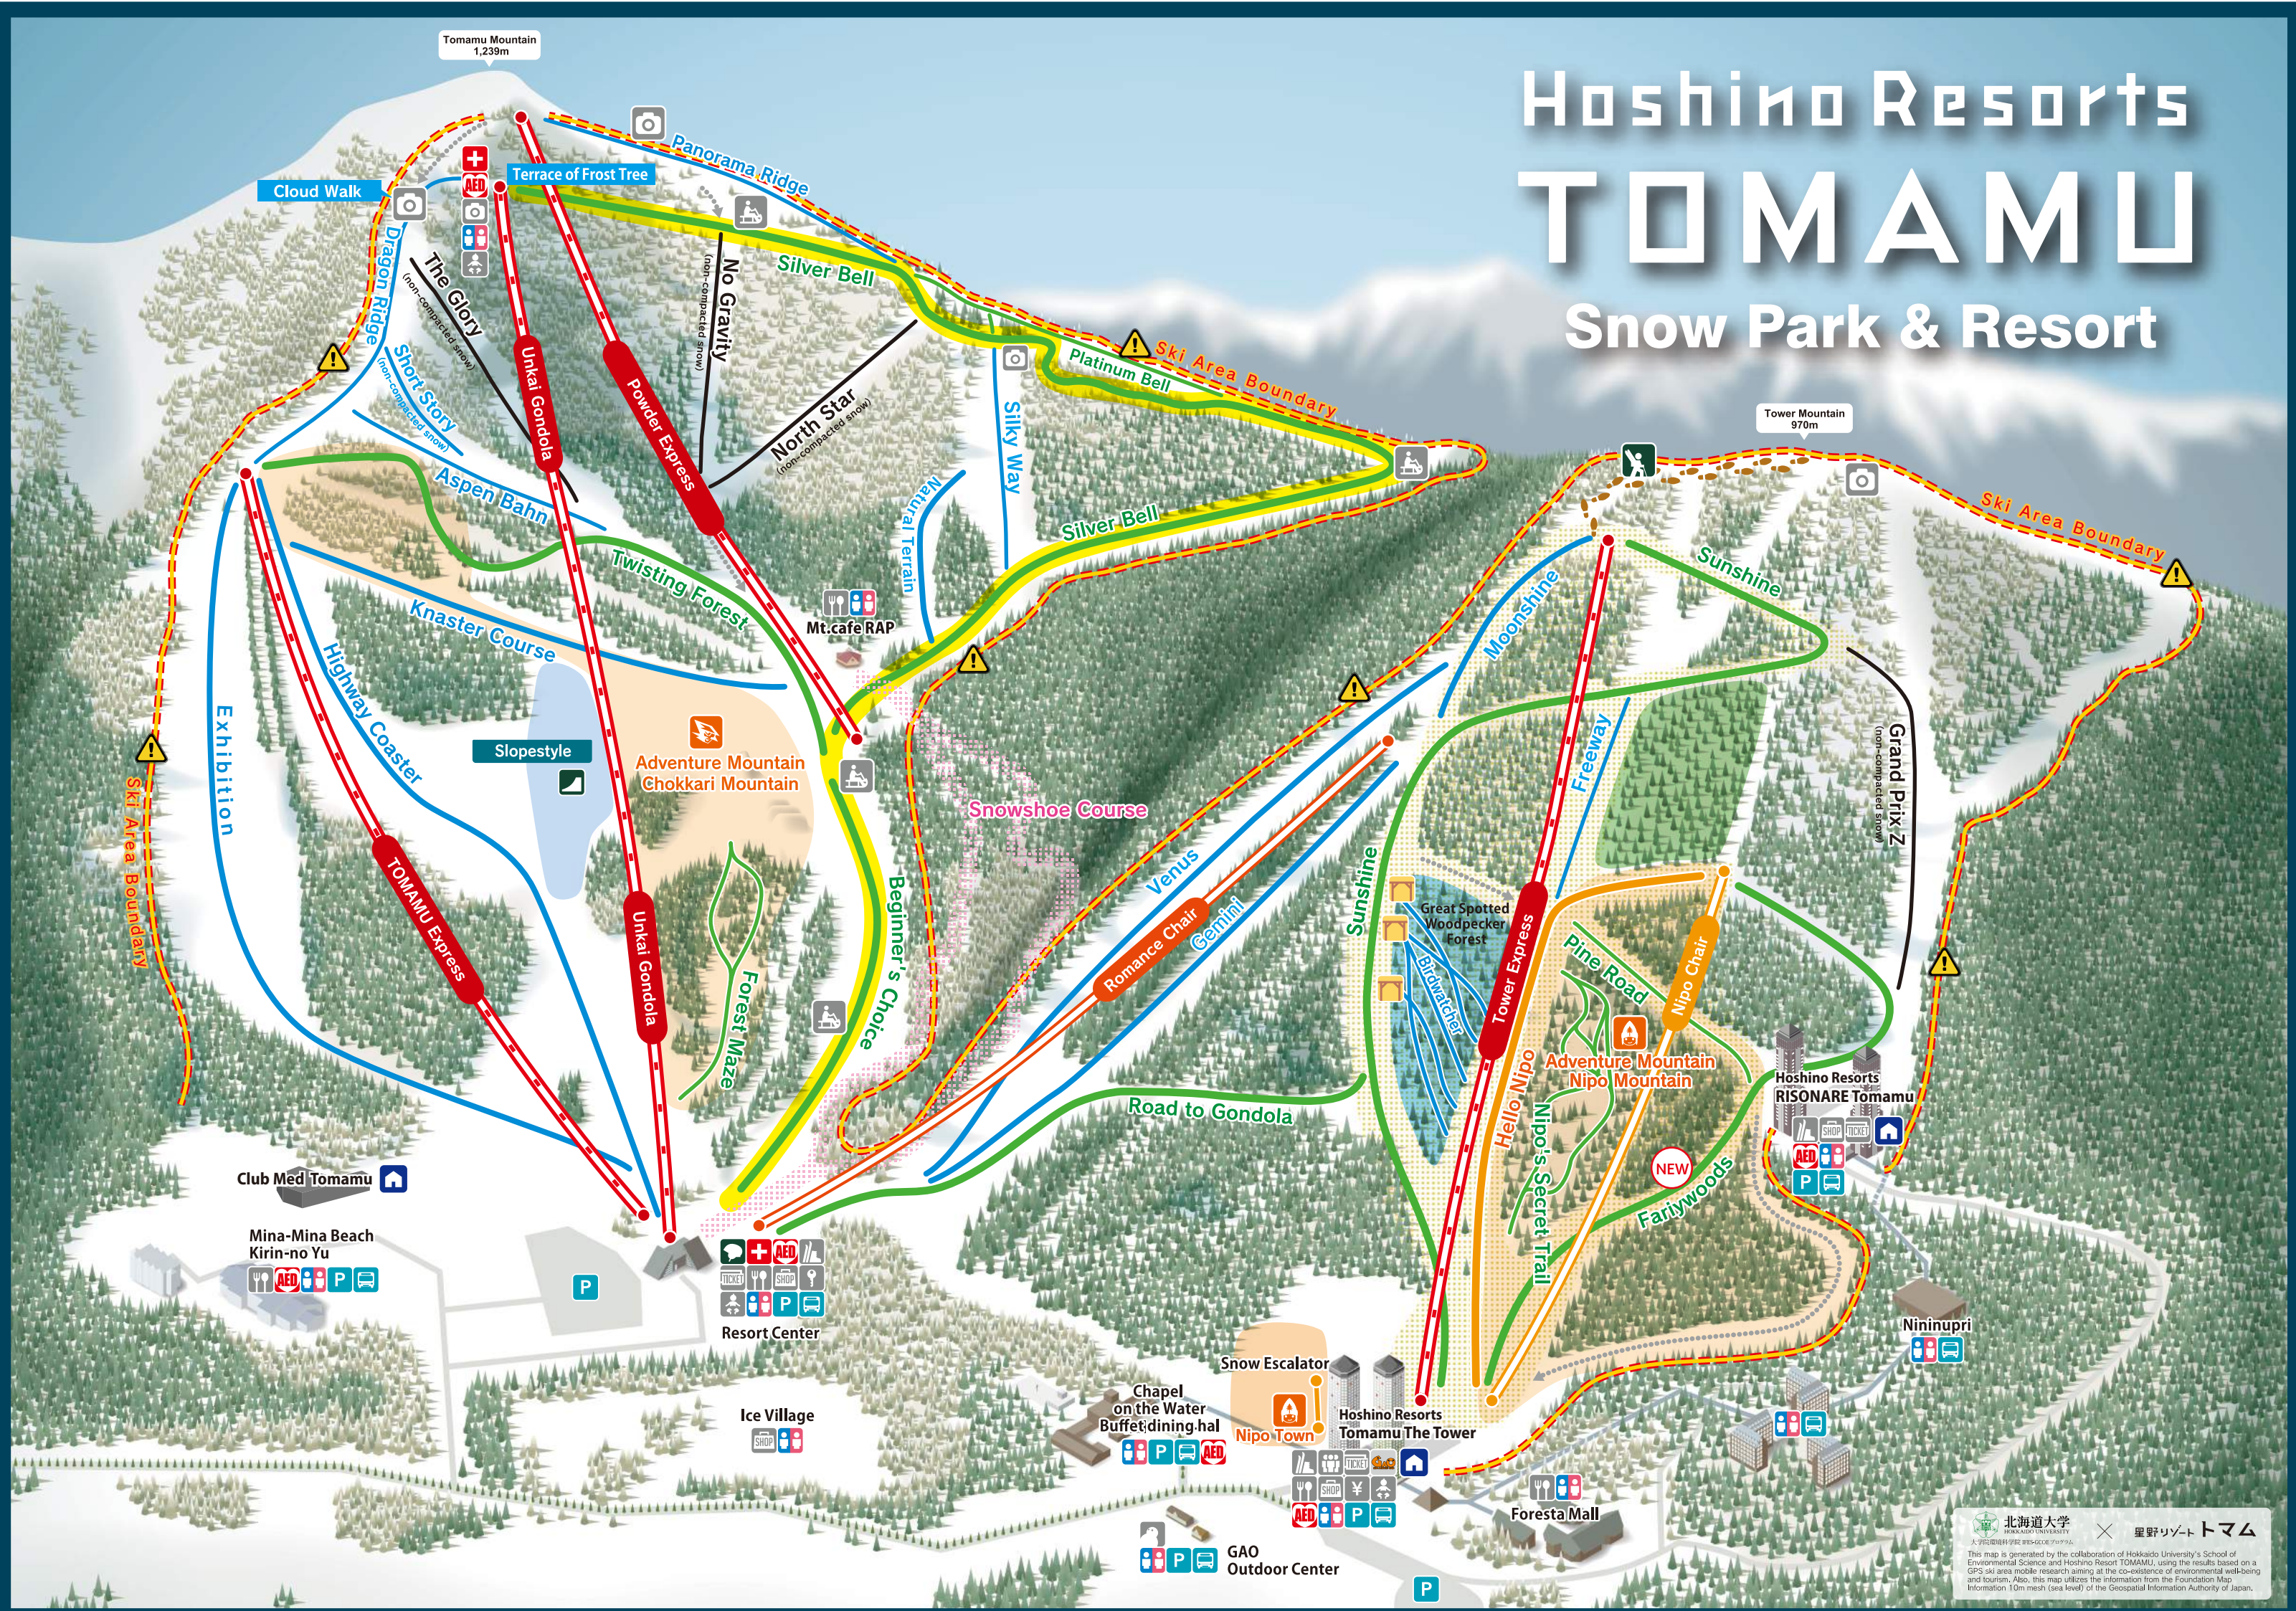

Hoshino Resorts TOMAMU Snow Park & Resort

- Advanced Course
- Intermediate Course
- Beginner's course
- First-timer's Course
- ..... Route to the chairlift
- Gondola · High speed quad
- Chairlift
- First-timer's chairlift
- Ski Area Boundary
- Adventure Mountain
  Chokkari Mountain · Nipo Mountain
- Night Ski Area
- Snow Cart Course
- Snowshoe Course
- Winter Mountain Open Desk
- Hike-up Area
- Kicker
- Patrol Station
- AED
- View Point
- Snow Activity
- Academy Registration
- Rental Corner
- GAO/Nursery
- Diaper Changing Station
- Restaurant
- Shops
- Ticket
- Coin-operated locker
- ATM
- Bathroom
- Parking
- Bus Stop
- Hotel